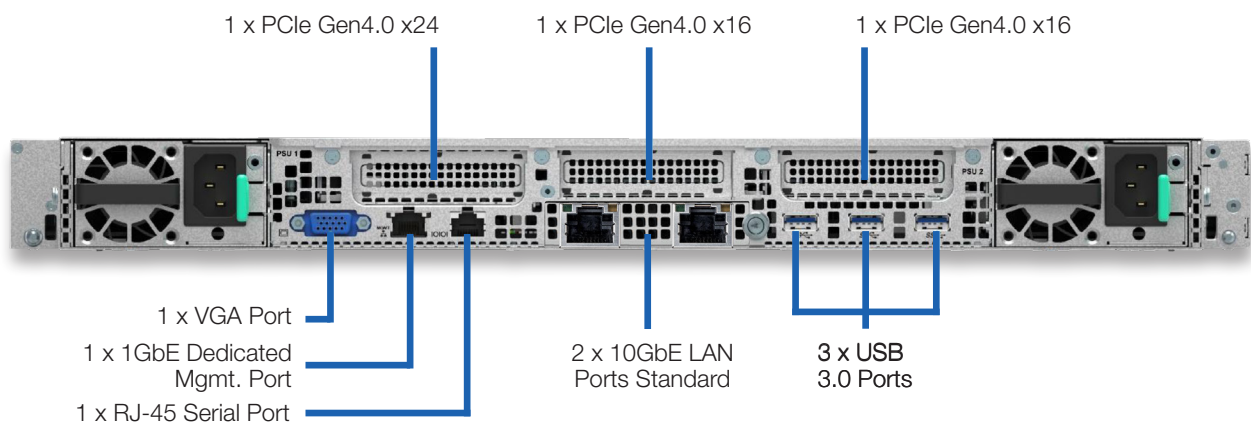

NFINA 5312R-HC

SPECIFICATIONS

I/O ports	4 x USB 3.0 ports (1 front, 3 rear) and 1 x USB 2.0 port (front) 1 x RJ-45 Serial A port (rear)
Display ports	1 x VGA ports (rear) 128MB of DDR4 video memory Integrated 2D video controller
Ethernet ports	2 x 10GbE LAN (100/1000/10000) standard, other options available 1 x 1GbE (Dedicated management port) included
PCIe® slots	1 x PCIe® Gen4 x24 (up to 32GB/s) 2 x PCIe® Gen4 x16 (up to 32GB/s)